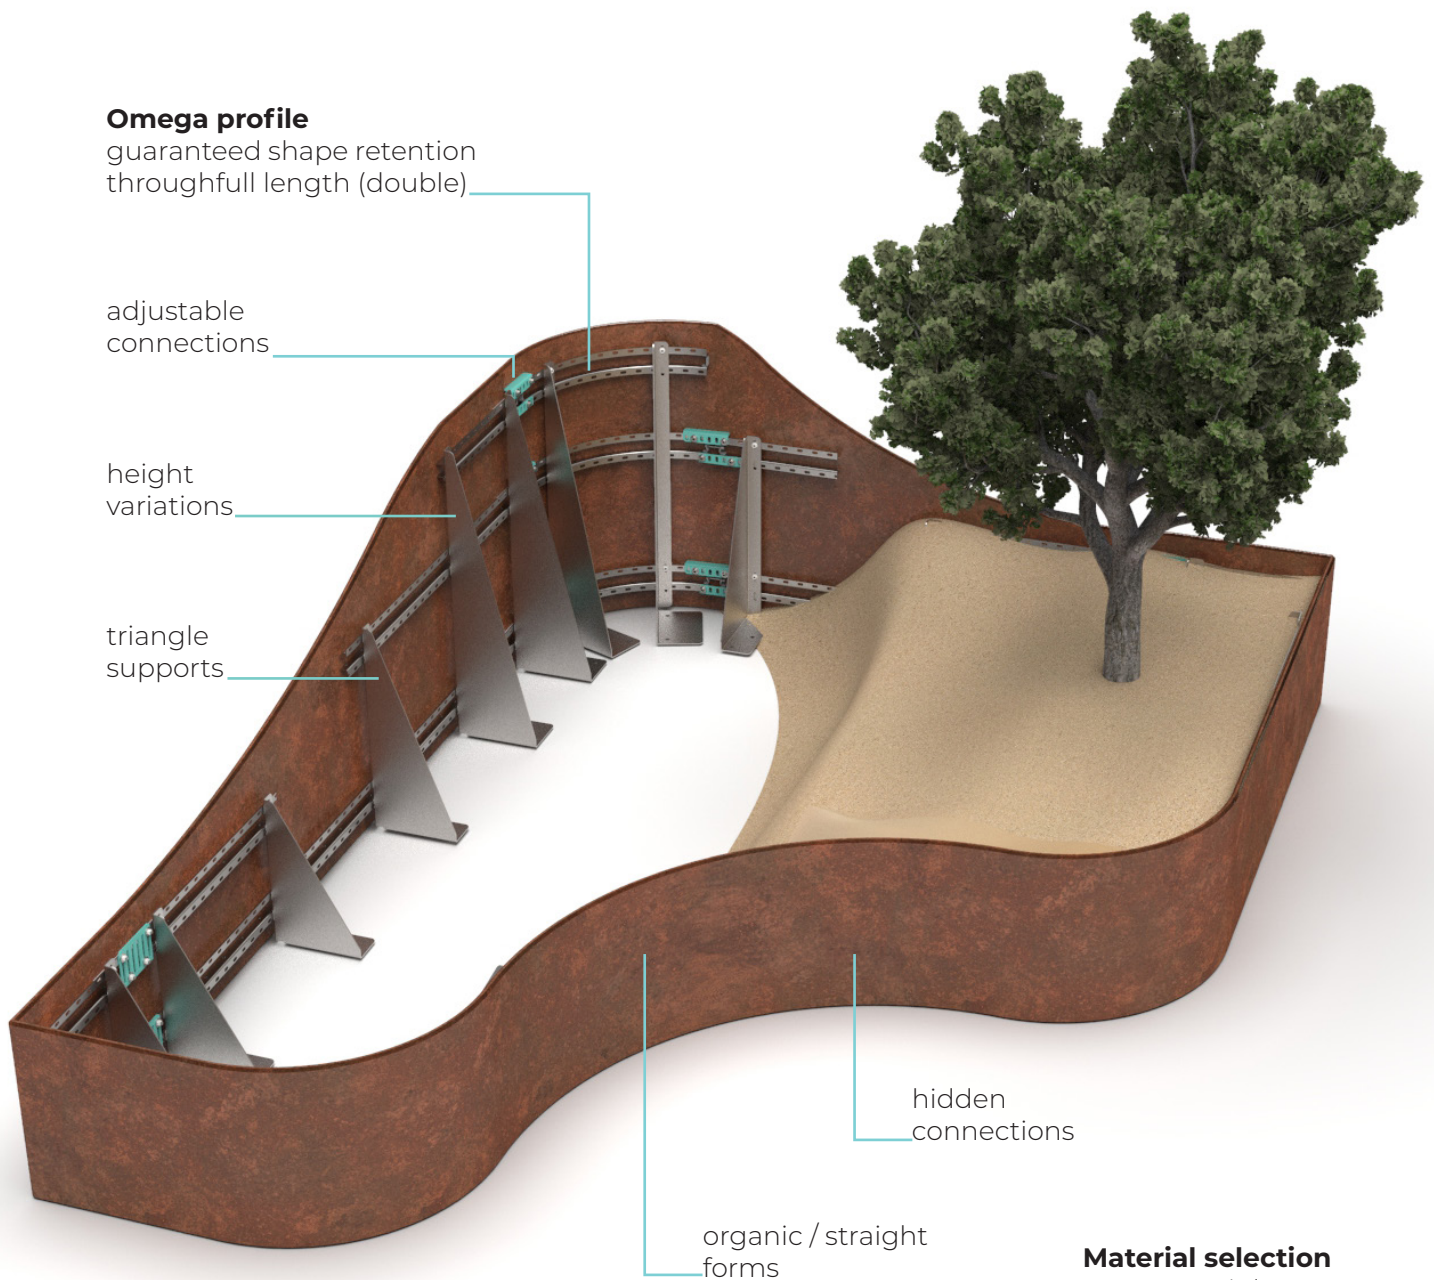

Brink

Plug and play - custom
No welding or cutting on site
Use universal tools

Omega profile

guaranteed shape retention
throughfull length (double)

adjustable
connections

height
variations

triangle
supports