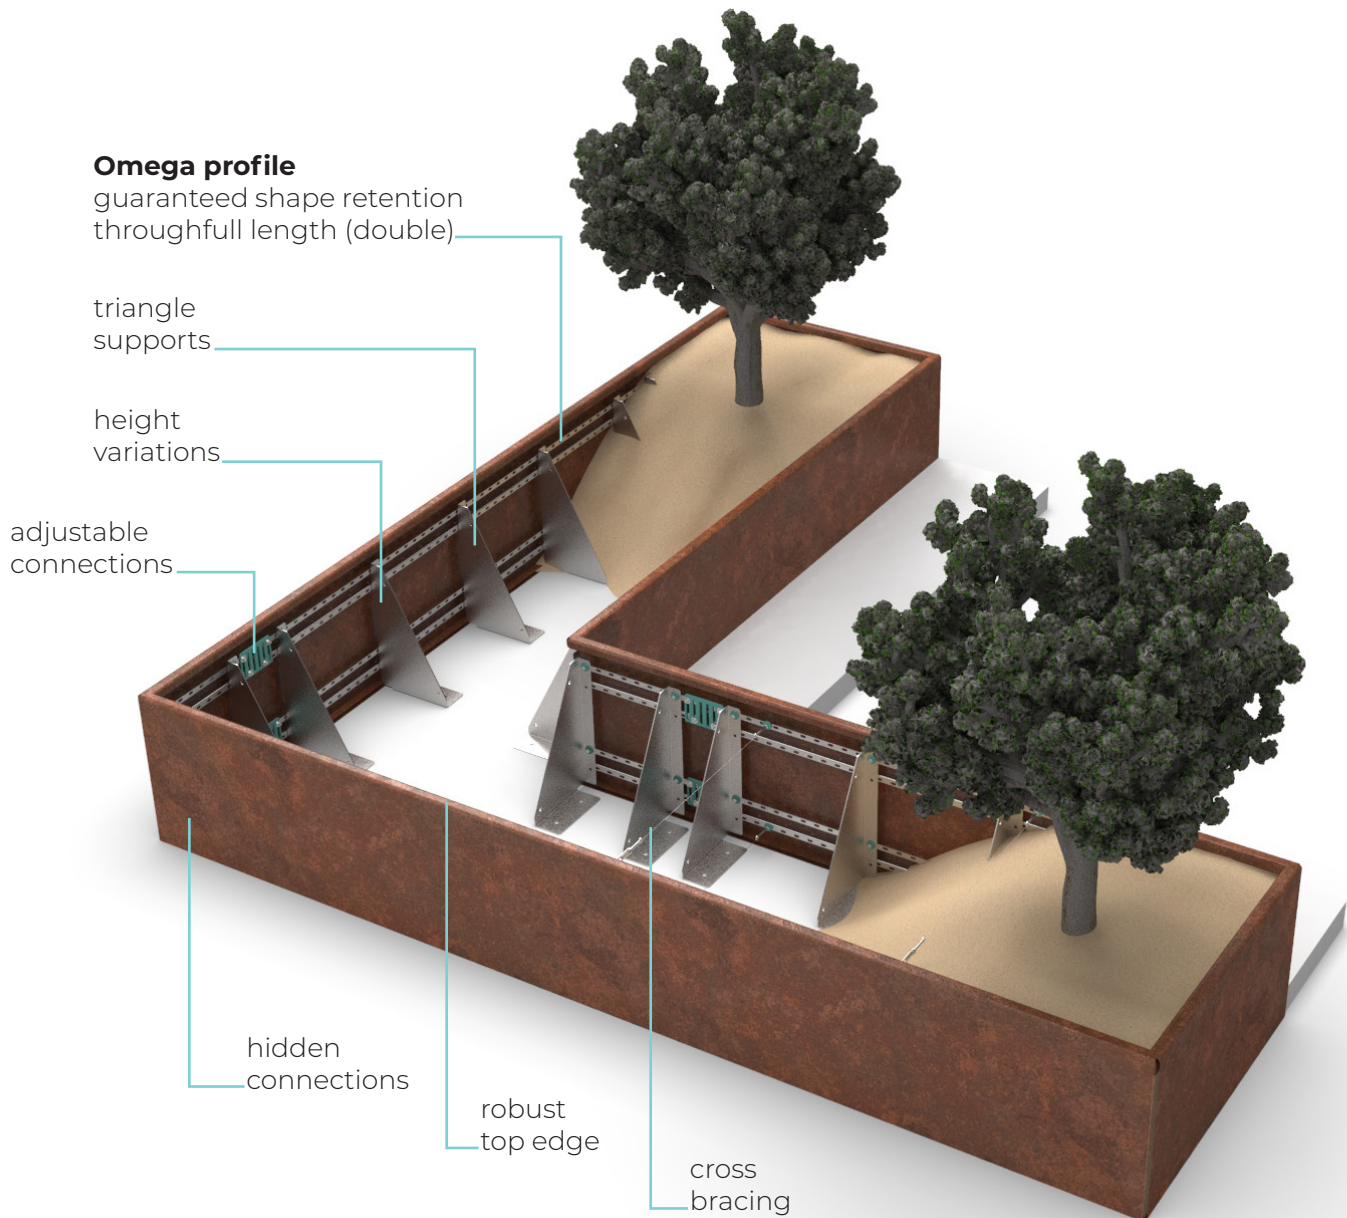

Shape

Plug and play - custom
No welding or cutting on site
Use universal tools

Material selection

- stainless 
- galvanized 
- corten 
- coated 
- blank/untreated 

wibio

Ambachtsstraat 11 - 2390 Malle - Belgium · t: +32 3 309 35 42 · e: hello@wibio.be · www.wibio.be
VAT BE 0869 824 932 · IBAN BE02 3200 7045 7840 · BIC/SWIFT BBRUBEBB